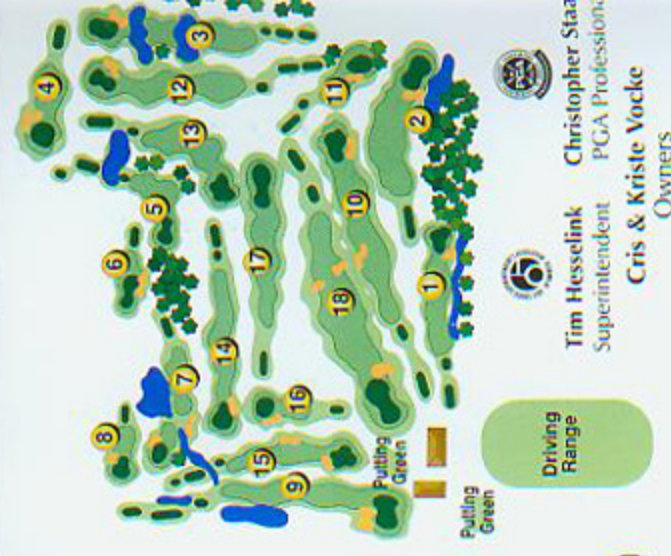

#### Course Care and Etiquette:

Please rake bunkers, repair ball marks, and replace divots.  
Keep cart 30 feet from tees and greens.  
No more than 4 golfers per group.  
No one may start on #10 tee without pro shop approval.

#### Fairway Markers

- Red, 100 Yards
- White, 150 Yards
- Blue, 200 Yards

#### Pin Placement

- Red, Front
- White, Middle
- Yellow, Back

**KEEP >>>> PACE**  
<<<< with the group ahead <<<<

Putting Green  
Driving Range

Tim Hesselink  
Superintendent  
Christopher Staal  
PGA Professional  
Cris & Kriste Vocke  
Owners