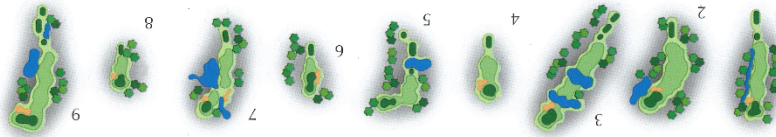

510	194	531	394	407	376	158	357	530	3457	6467		
504	190	496	356	403	336	145	351	520	3301	6070		
484	170	476	336	383	316	125	331	500	3121	5710		
5	3	5	4	4	4	3	4	5	37	72		
12	14	6	4	2	10	18	16	8				
10	11	12	13	14	15	16	17	18	IN	TOT	HCP	NET
5	3	5	4	4	4	3	4	5	37	72		
359	112	420	271	344	275	112	270	403	2566	4819		

Cedar Creek Golf Club

14000 Renton Road • Battle Creek, MI
49015 • (269) 965-6423

Cedar Creek Golf Club

Check Tees Played

Yellow Blue White Red/White

YELLOW	70.4/124	342	375	522	190	382	175	363	173	488	3010
BLUE	68.3/117	334	351	498	178	324	159	315	166	444	2769
WHITE	66.7/114	314	331	478	158	304	139	295	146	424	2589
PAR		4	4	5	3	4	3	4	3	5	35
HANDICAP		5	7	1	13	3	15	9	17	11	
+ / -											
HOLE NUMBER		1	2	3	4	5	6	7	8	9	OUT
PAR		4	4	5	3	4	3	4	3	5	35
RED/WHITE	67.8/112	254	307	435	125	223	123	268	138	380	2253

USGA RULES GOVERN PLAY

Local Rules Listed in Pro Shop

Please rake bunkers, repair ball

marks, and replace divots.

Keep cart 30 feet from

tees and greens.

No more than 4 golfers

per group.

No one may start on #10 tee

without pro shop approval.

Fairway Markers

● Red, 100 Yards

○ White, 150 Yards

● Blue, 200 Yards

Pin Placement

● Red, Front